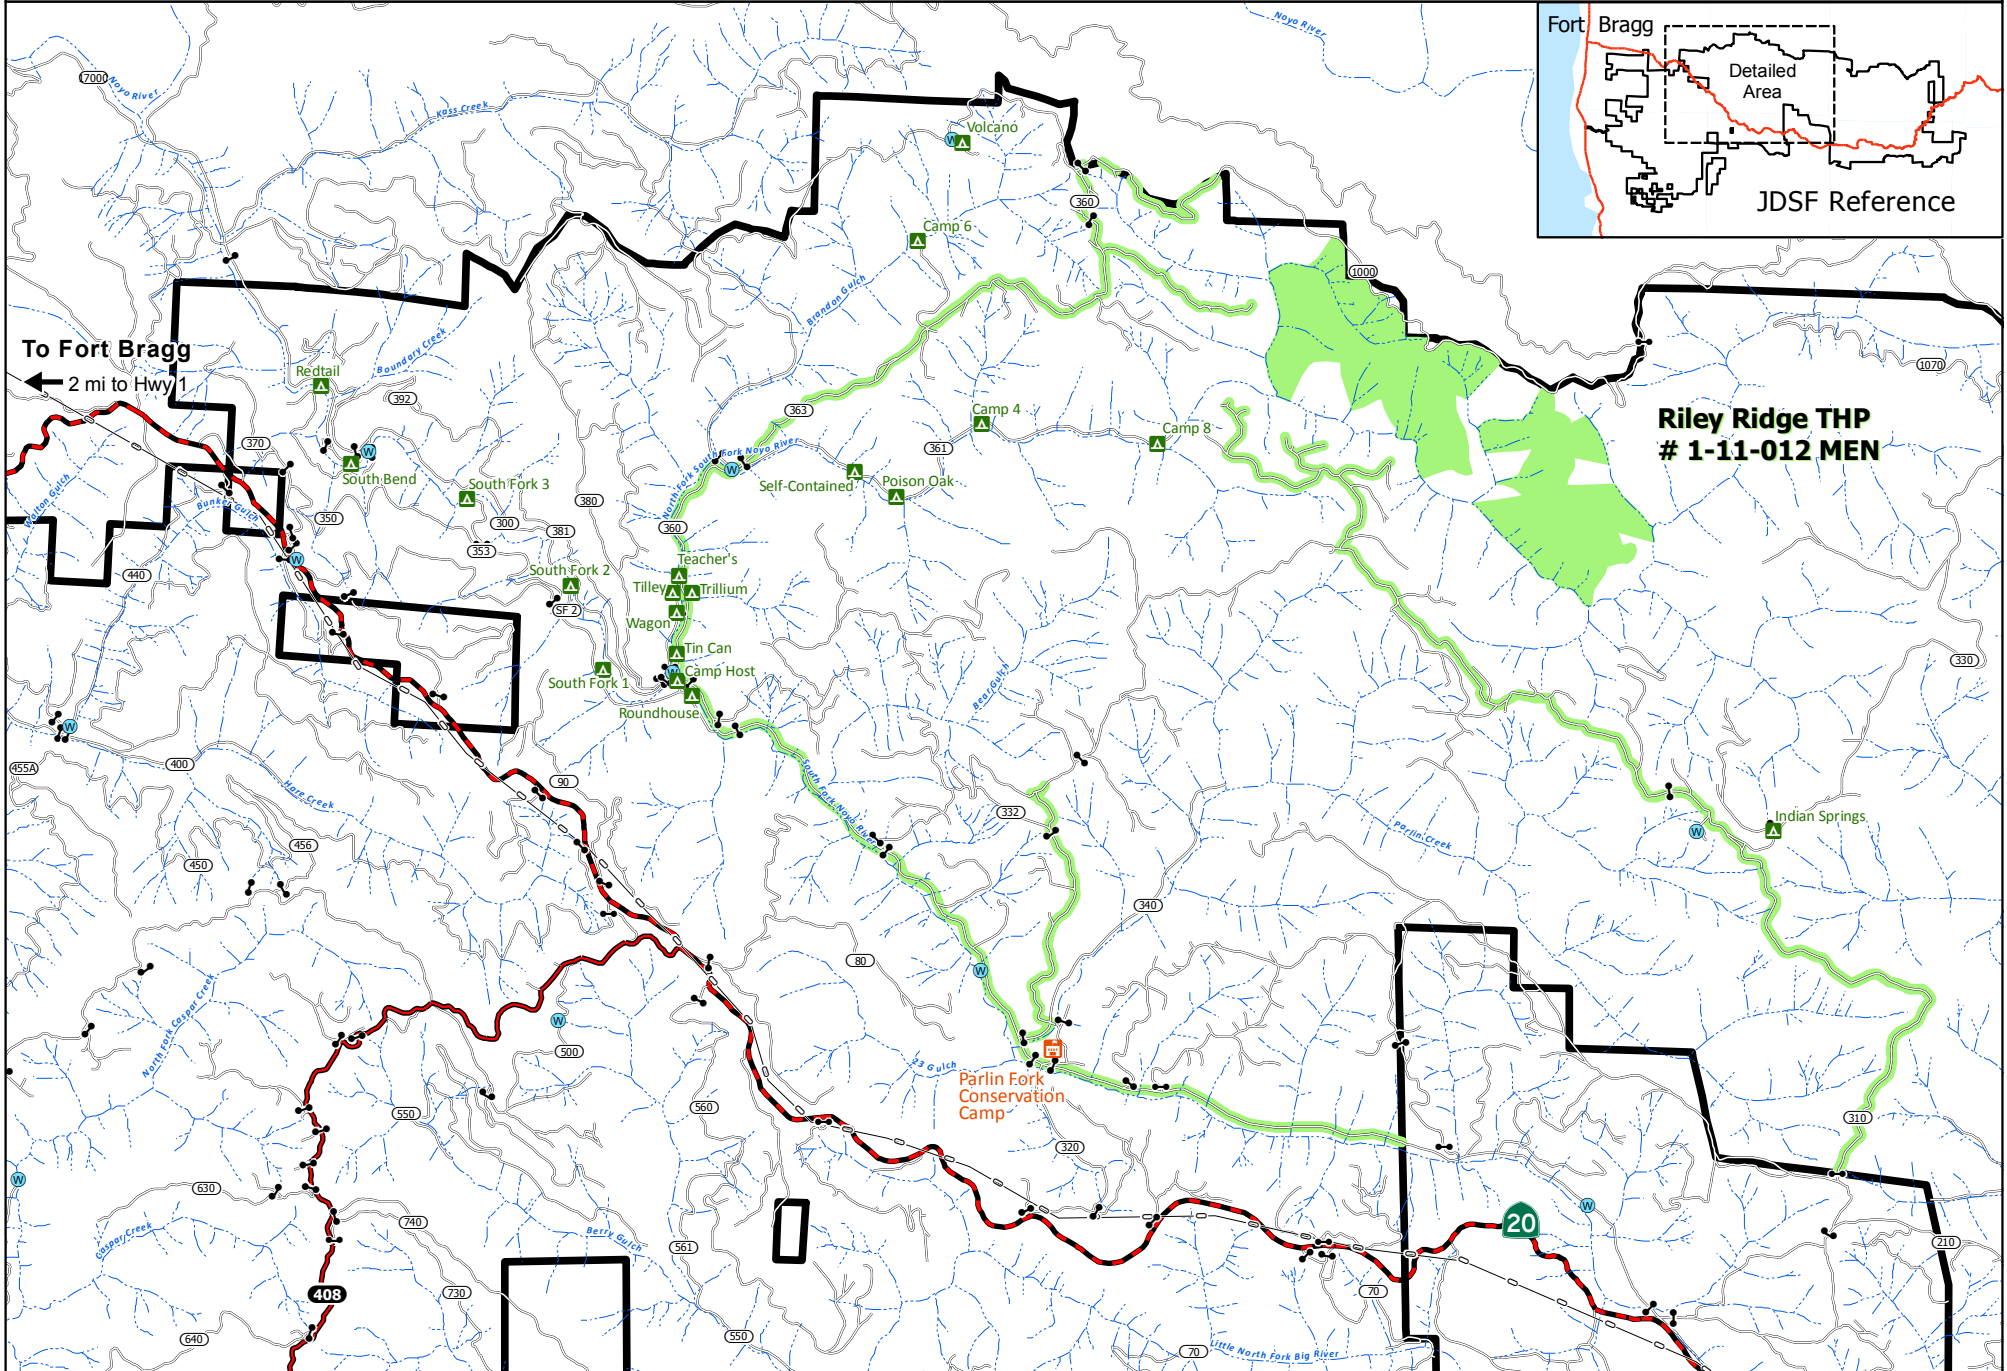

# General Location Map

## Riley Ridge Timber Sale 2012

-  Water Drafting
-  Harvest Area / Road
-  JDSF Property Line

1:50,000

JACKSON  
DEMONSTRATION  
STATE FOREST

To Fort Bragg  
← 2 mi to Hwy 1

Riley Ridge THP  
# 1-11-012 MEN