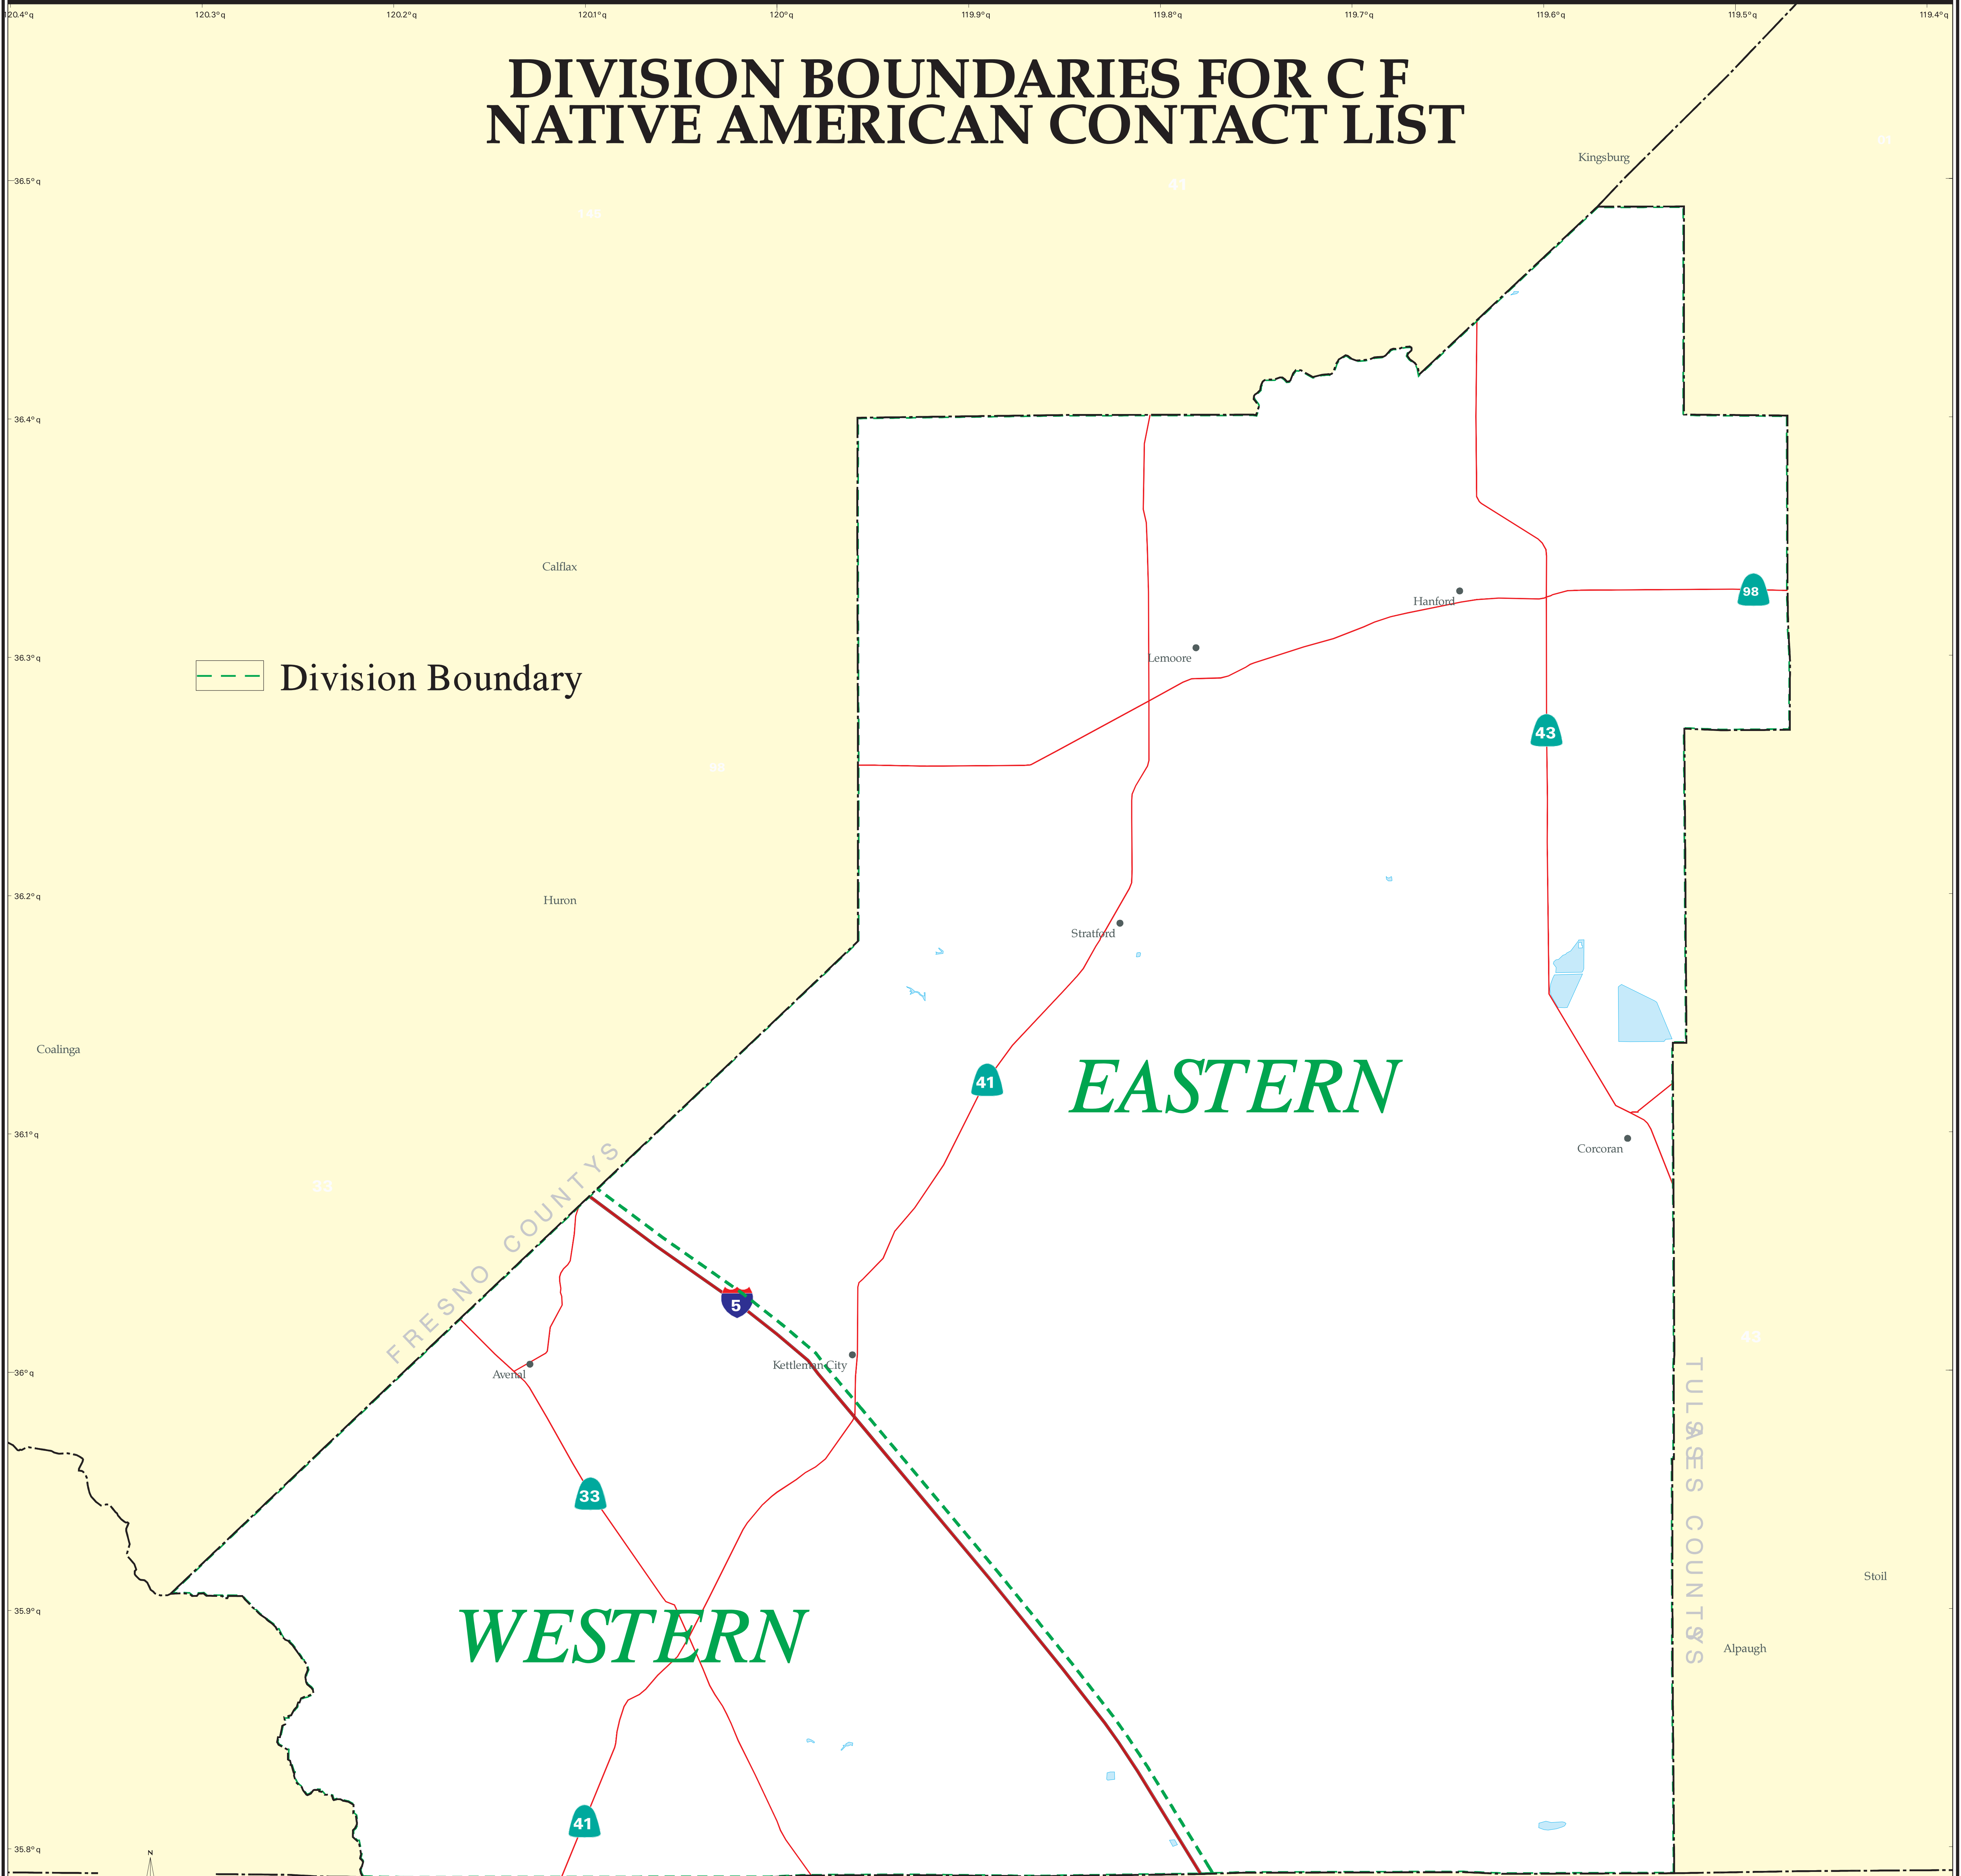

DIVISION BOUNDARIES FOR C F NATIVE AMERICAN CONTACT LIST

Projection: Albers
Scale: 120,000
at 0° 46' 6" N
October 13, 2005