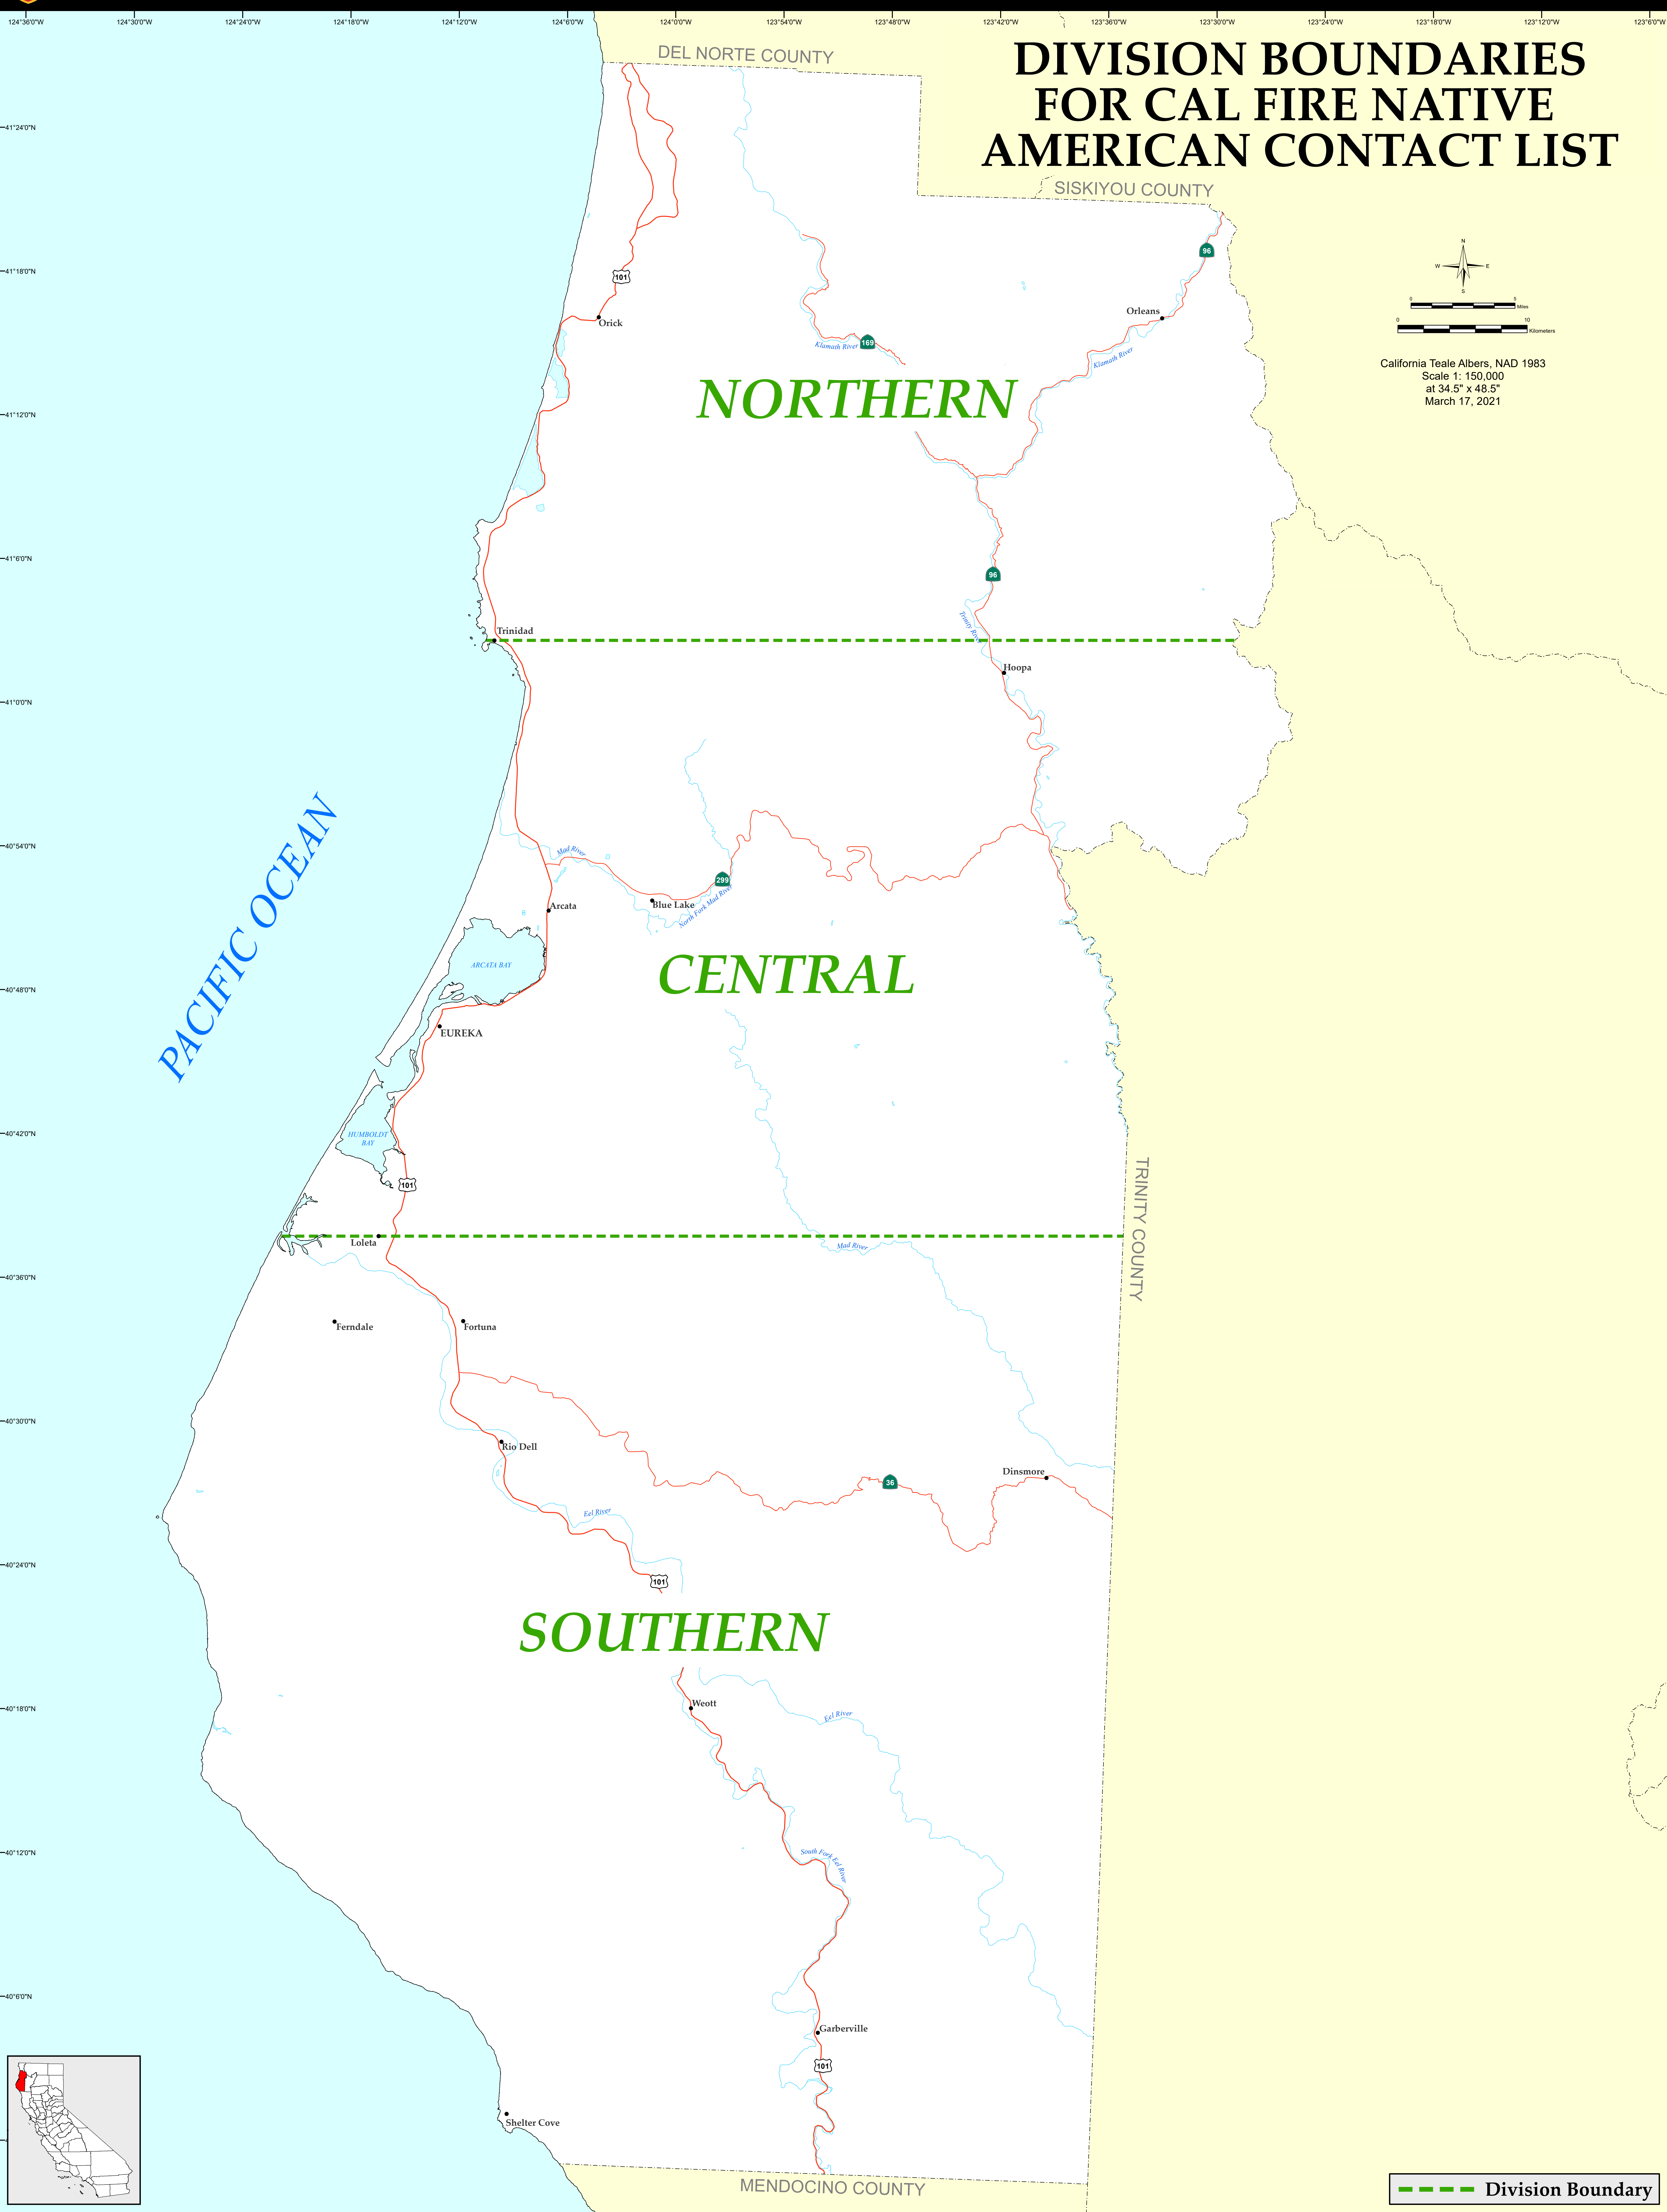

# HUMBOLDT COUNTY

## DIVISION BOUNDARIES FOR CAL FIRE NATIVE AMERICAN CONTACT LIST

  
 California Teale Albers, NAD 1983
   
 Scale 1: 150,000
   
 at 34.5" x 48.5"
   
 March 17, 2021

 Division Boundary

The State of California and the Department of Forestry and Fire Protection make no representations or warranties regarding the accuracy of data or maps. Neither the State nor the Department shall be liable under any circumstances for any direct, special, incidental, or consequential damages with respect to any claim by any user or third party on account of, or arising from, the use of data or maps. For more information, contact CAL FIRE - 1416 9th St. Sacramento, CA 95814, (916) 653-5123