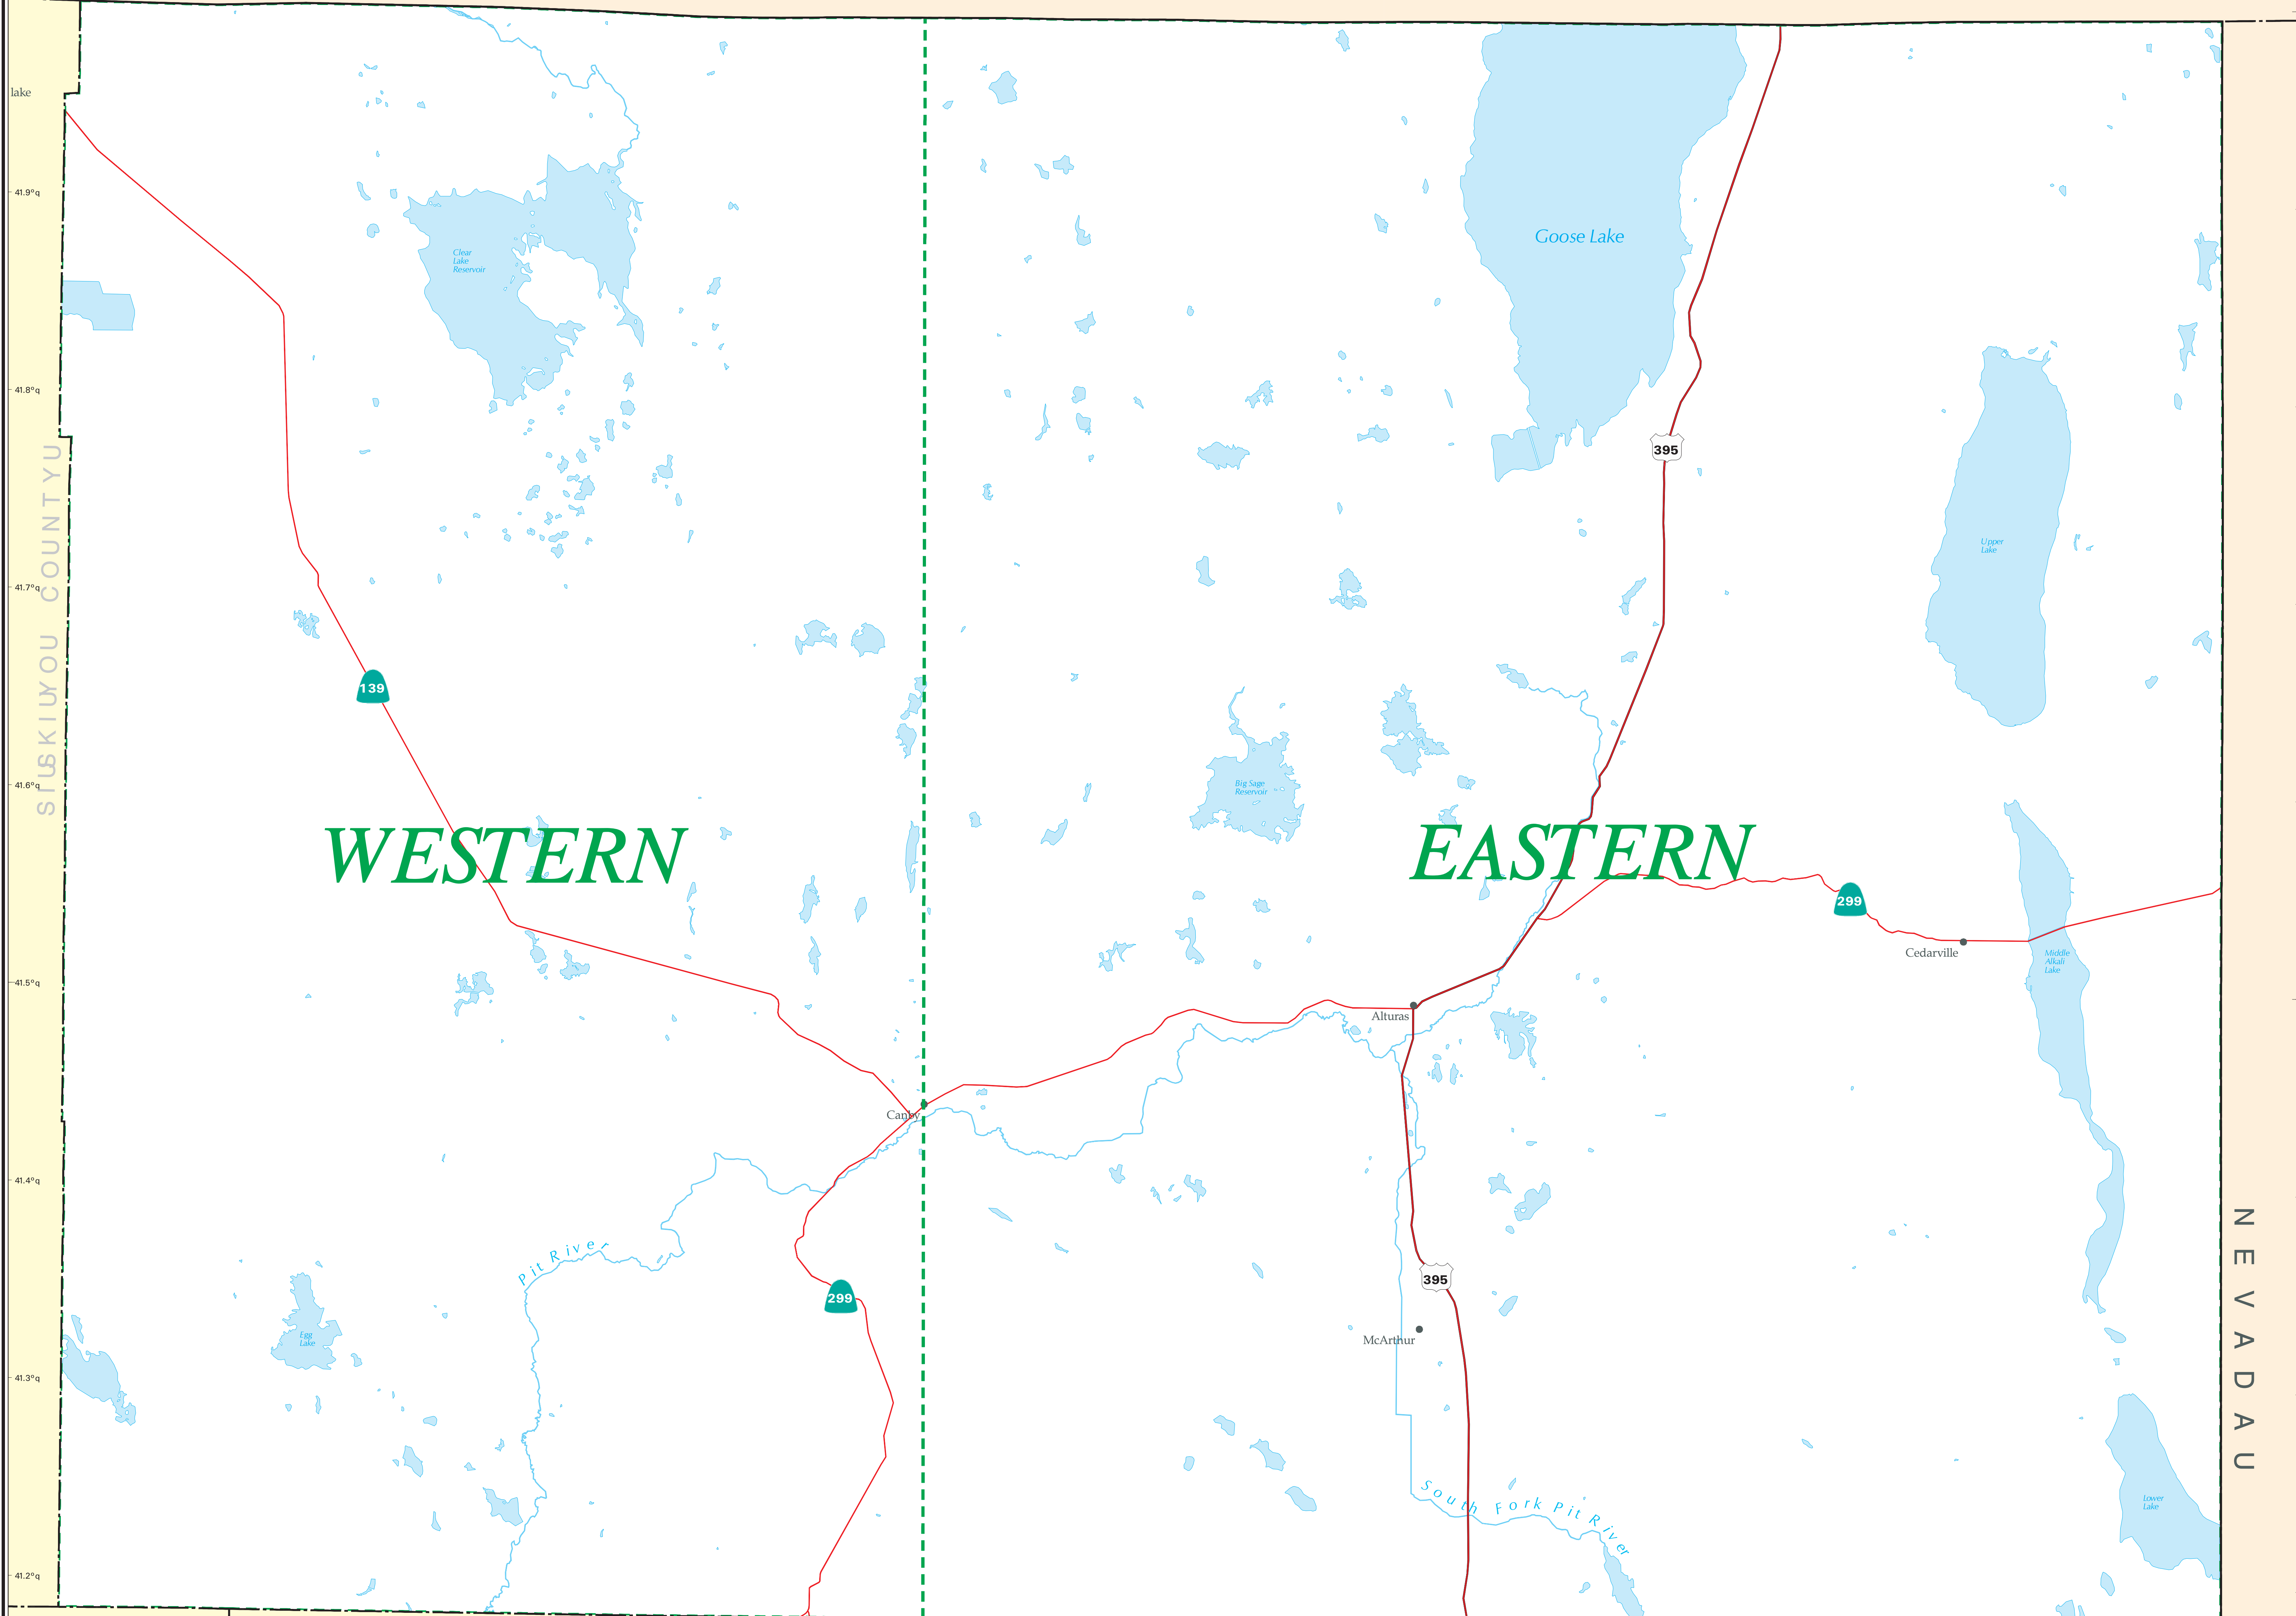

## DIVISION BOUNDARIES FOR CDF NATIVE AMERICAN CONTACT LIST

O R E G O N

**WESTERN**

**EASTERN**

S I U S K I U M C O U N T Y

N E V A D A

L A S S E N U C O U N T Y

--- Division Boundary

Projection: Albers  
 Scale: 1:50,000  
 at 4" x 4"  
 October 13, 2005